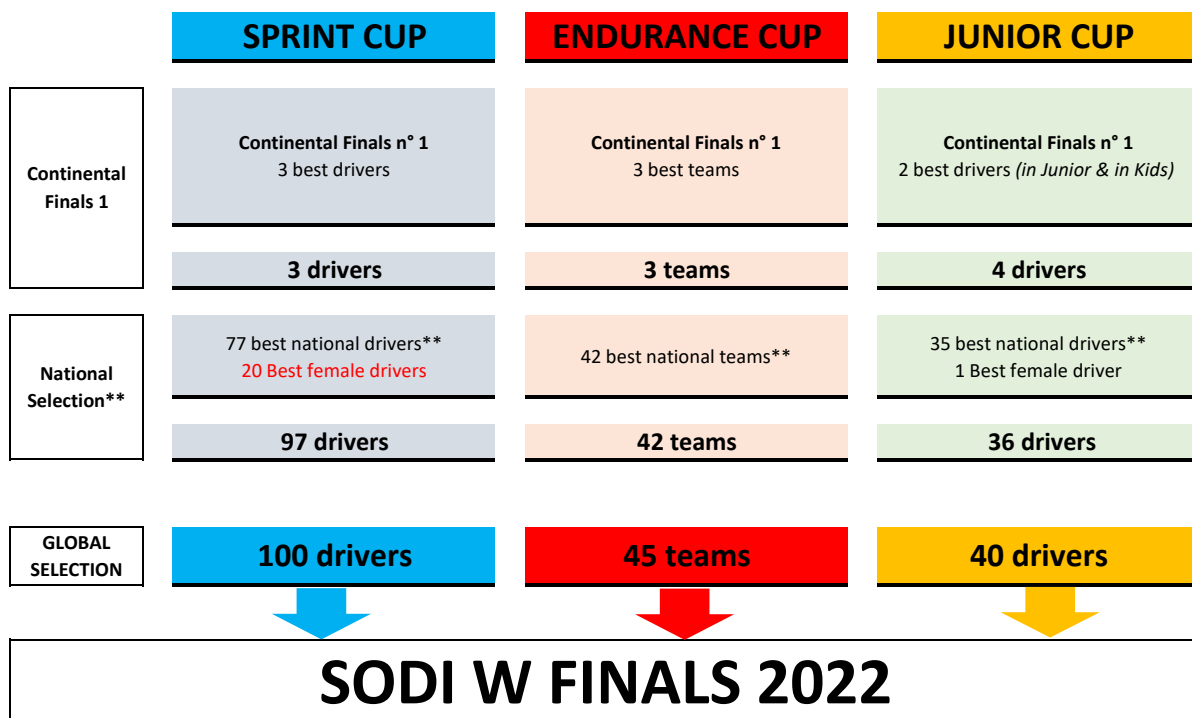

OFFICIAL NATIONAL QUOTAS 2022 SODI W FINALS

SPRINT				ENDURANCE			JUNIOR		
#	COUNTRY	Esti	Esti	#	COUNTRY	Esti	#	COUNTRY	Esti
	Female driver		20		Continentale	3	1	Female driver	1
	Continentale	3						Continentale	4
1	Aruba	1		1	Aruba	1			
2	Australia	1		2	Australia	2	2	Australia	1
3	Austria	1		3	Austria	1	3	Austria	1
4	Belarus	1					4	Belarus	1
5	Belgium	2	2	4	Belgium	1	5	Belgium	1
6	Bulgaria	2	1	5	Bulgaria	2	6	Bulgaria	1
7	Canada	4	1				7	Canada	1
8	Croatia	1		6	Costa Rica	1	8	Croatia	1
9	Czech Republic	3	1	7	Croatia	1	9	Czech Republic	1
10	Finland	3	1	8	Czech Republic	1	10	Finland	1
11	France	7	3	9	Finland	1	11	France	2
12	Germany	4		10	France	4	12	Germany	1
13	Greece	1		11	Germany	2	13	Greece	1
14	Hungary	1					14	Hungary	1
15	Italy	6	3	12	Hungary	1	15	Italy	2
16	Japan	3	1	13	Italy	5	16	Japan	2
17	Latvia	1		14	Japan	3			
18	Lebanon	1							
19	Lithuania	1							
20	Norway	1					17	Oman	1
21	Oman	1		15	Poland	1	18	Poland	3
22	Poland	5	1	16	Portugal	1			
23	Portugal	2		17	Russia	1	19	Russia	3
24	Russia	5	1				20	Saudi Arabia	1
25	Saudi Arabia	1		18	Slovakia	1	21	Slovakia	1
26	Slovakia	2	1	19	Slovenia	1	22	Slovenia	1
27	Slovenia	1							
28	Spain	2		20	Spain	3	23	Spain	1
29	Sweden	1					24	Sweden	1
30	Switzerland	1		21	Switzerland	1			
31	Ukraine	4	4	22	Ukraine	4	25	Ukraine	1
32	United Arab Emirates	3		23	United Arab Emirates	2	26	United Arab Emirates	1
33	United Kingdom	1					27	United Kingdom	1
34	United States	3		24	United States	1	28	United States	2

80 20

45

40

based on the whole 2021 SWS season from 1st January to 31st December 2021.

REGULATION - 2022

*based on the National ranking at the end of 2021 season

**based on national quotas