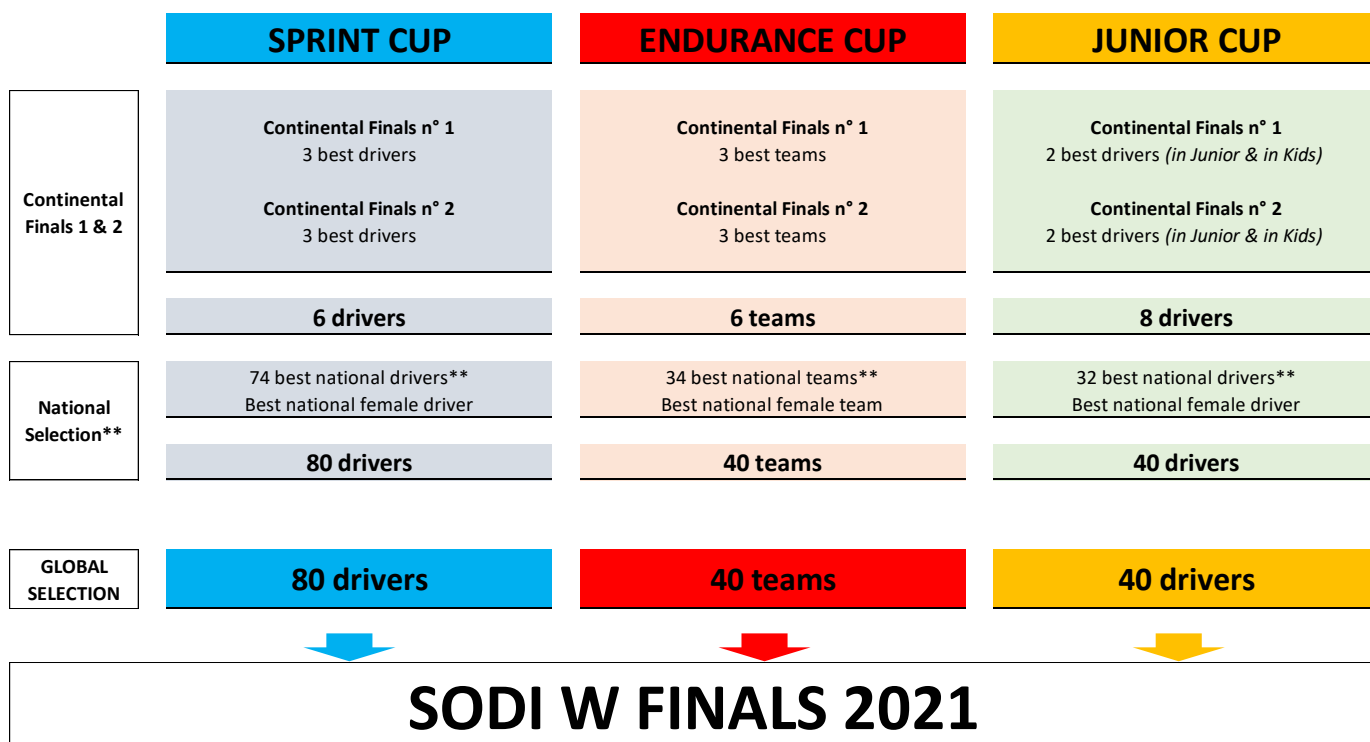

## REGULATION - 2021

*\*based on the National ranking at the end of 2020 season  
\*\*based on national quotas*

## OFFICIAL NATIONAL QUOTAS 2021 SODI W FINALS

SPRINT			ENDURANCE			JUNIOR		
#	COUNTRY	<i>Esti</i>	#	COUNTRY	<i>Esti</i>	#	COUNTRY	<i>Esti</i>
1	Female driver	1	1	Female team	1	1	Female driver	1
2	Algeria	1	2	Aruba	1			
3	Aruba	1	3	Australia	1			
						2	Belarus	1
4	Austria	1	4	Austria	1			
5	Belarus	1	5	Belarus	1			
6	Belgium	3	6	Belgium	1	3	Belgium	1
7	Bulgaria	2	7	Bulgaria	1	4	Bulgaria	1
8	Canada	4				5	Canada	1
9	Croatia	1						
10	Czech Republic	2	8	Czech Republic	1	6	Czech Republic	1
11	Finland	2	9	Finland	1	7	Finland	1
12	France	10	10	France	4	8	France	3
13	Germany	3	11	Germany	2	9	Germany	1
14	Hungary	1	12	Hungary	1			
15	Italy	6	13	Italy	3	10	Italy	2
16	Japan	2	14	Japan	2	11	Japan	1
17	Latvia	2	15	Latvia	1			
18	Lithuania	1						
19	Netherlands	1						
20	Norway	1						
21	Oman	1				12	Oman	1
22	Poland	4	16	Poland	1	13	Poland	3
23	Portugal	2	17	Portugal	1			
24	Russia	4	18	Russia	1	14	Russia	3
25	Saudi Arabia	1				15	Saudi Arabia	1
26	Slovakia	1	19	Slovakia	1	16	Slovakia	1
27	Slovenia	1	20	Slovenia	1			
28	Spain	2	21	Spain	1	17	Spain	1
29	Sweden	1						
30	Switzerland	1	22	Switzerland	1			
31	Ukraine	4	23	Ukraine	3	18	Ukraine	1
32	United Arab Emirates	2	24	United Arab Emirates	1	19	United Arab Emirates	2
33	United Kingdom	2	25	United Kingdom	1	20	United Kingdom	3
34	United States	2				21	United States	2
		74			2			34
								32

based on the whole 2020 SWS season from 1st January to 31st December 2020.