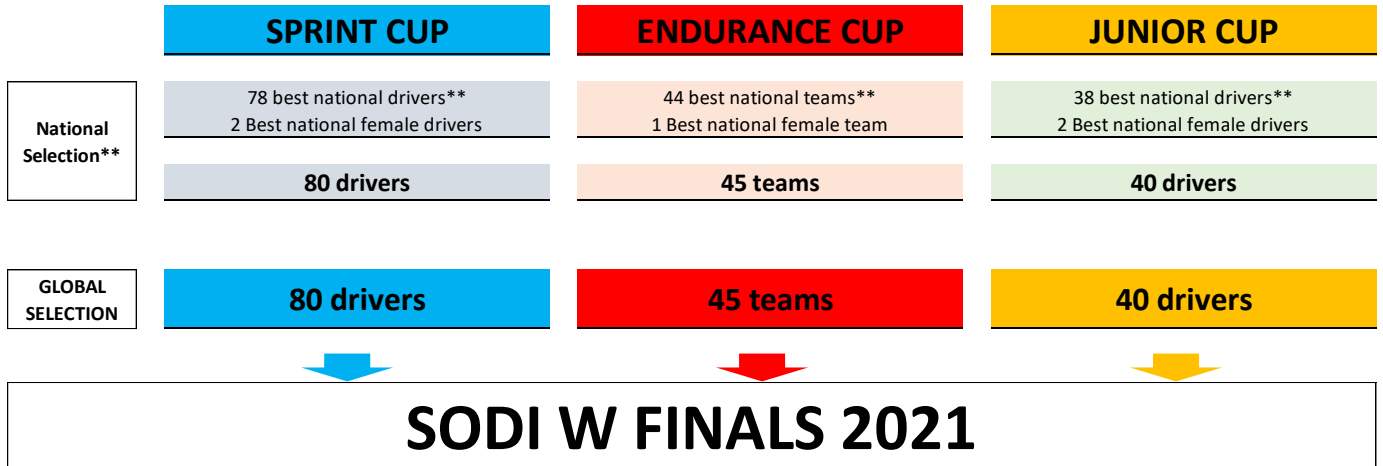

**REGULATION - 2021  
UPDATES**

*\*based on the National ranking at the end of 2020 season  
\*\*based on national quotas*

## OFFICIAL NATIONAL QUOTAS 2021 SODI W FINALS UPDATES

SPRINT			ENDURANCE			JUNIOR		
#	COUNTRY	<i>Esti</i>	#	COUNTRY	<i>Esti</i>	#	COUNTRY	<i>Esti</i>
1	Female driver	2	1	Female team	1	1	Female driver	2
2	Algeria	1	2	Aruba	1			
3	Aruba	1	3	Australia	1			
						2	Belarus	1
4	Austria	1	4	Austria	1			
5	Belarus	1	5	Belarus	1			
6	Belgium	3	6	Belgium	1	3	Belgium	2
7	Bulgaria	2	7	Bulgaria	2	4	Bulgaria	1
8	Canada	5				5	Canada	1
9	Croatia	1						
10	Czech Republic	2	8	Czech Republic	2	6	Czech Republic	1
11	Finland	2	9	Finland	1	7	Finland	2
12	France	10	10	France	6	8	France	3
13	Germany	3	11	Germany	2	9	Germany	1
14	Hungary	1	12	Hungary	2			
15	Italy	7	13	Italy	5	10	Italy	2
16	Japan	2	14	Japan	3	11	Japan	1
17	Latvia	2	15	Latvia	1			
18	Lithuania	1						
19	Netherlands	1						
20	Norway	1						
21	Oman	1				12	Oman	1
22	Poland	5	16	Poland	1	13	Poland	4
23	Portugal	2	17	Portugal	1			
24	Russia	5	18	Russia	1	14	Russia	3
25	Saudi Arabia	1				15	Saudi Arabia	1
26	Slovakia	1	19	Slovakia	1	16	Slovakia	1
27	Slovenia	1	20	Slovenia	1			
28	Spain	2	21	Spain	2	17	Spain	1
29	Sweden	1						
30	Switzerland	1	22	Switzerland	1			
31	Ukraine	5	23	Ukraine	4	18	Ukraine	2
32	United Arab Emirates	2	24	United Arab Emirates	2	19	United Arab Emirates	3
33	United Kingdom	2	25	United Kingdom	1	20	United Kingdom	4
34	United States	2				21	United States	3
		<b>80</b>			<b>45</b>			<b>40</b>

based on the whole 2020 SWS season from 1st January to 31st December 2020.