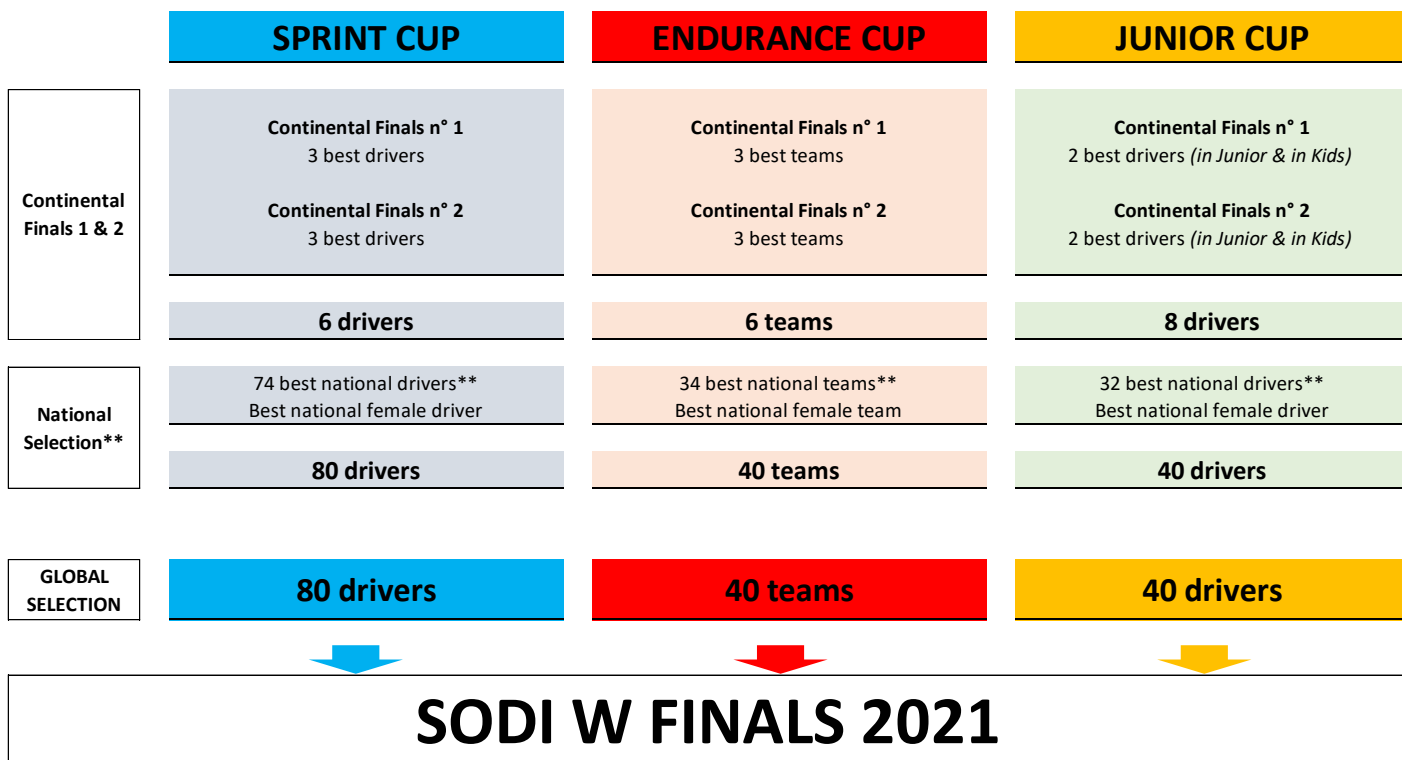

REGULATION - 2020 SPECIFIC YEAR

**based on the National ranking at the end of 2020 season*

***based on national quotas*

PROVISIONAL NATIONAL QUOTAS 2021 SODI W FINALS

SPRINT			ENDURANCE			JUNIOR		
#	COUNTRY	Esti	#	COUNTRY	Esti	#	COUNTRY	Esti
1	Female driver	1	1	Female team	1	1	Female driver	1
2	Algeria	1	2	Aruba	1	2	Australia	0*
3	Aruba	1	3	Australia	1	3	Belarus	1
4	Australia		4	Austria	1			
5	Austria	1	5	Bahrain	0*			
6	Belarus	1	6	Belarus	1	4	Belgium	2
7	Belgium	3	7	Belgium	1	5	Bulgaria	1
8	Bulgaria	2	8	Bulgaria	1	6	Canada	1
9	Canada	4	9	Canada	0*			
10	Croatia	1	10	Croatia	0*	7	Czech Republic	1
11	Czech Republic	2	11	Czech Republic	1			
12	Finland	1	12	Finland	0*	8	Finland	1
13	France	10	13	France	2	9	France	3
14	Georgia		14	Germany	2	10	Georgia	0*
15	Germany	3	15	Hungary	1	11	Germany	1
16	Hungary	1	16	Italy	2	12	Italy	2
17	Italy	7	17	Japan	1	13	Japan	1
18	Japan	1	18	Latvia	1			
19	Latvia	1	19	Lithuania	0*			
20	Lithuania	1	20	Morocco	0*			
21	Netherlands	1						
22	Oman	1	21	Oman	0*	14	Oman	1
23	Poland	4	22	Poland	0*	15	Poland	2
24	Portugal	3	23	Portugal	1			
25	Russia	5	24	Russia	0*	16	Russia	2
26	Saudi Arabia	1	25	Slovakia	1	17	Saudi Arabia	1
27	Slovakia	1	26	Slovenia	1	18	Slovakia	2
28	Slovenia	1	27	Spain	1	19	Slovenia	0*
29	Spain	2	28	Switzerland	1	20	Spain	1
30	Sweden	1	29	Ukraine	1			
31	Switzerland	1	30	United Arab Emirates	1	21	Ukraine	1
32	Ukraine	4	31	United Kingdom	1	22	United Arab Emirates	2
33	United Arab Emirates	2				23	United Kingdom	2
34	United Kingdom	2				24	United States	2
35	United States	1						
		72			25			31
		68/74			24/34			30/32

based on the whole 2020 SWS season from 1st January to 31st December 2020.